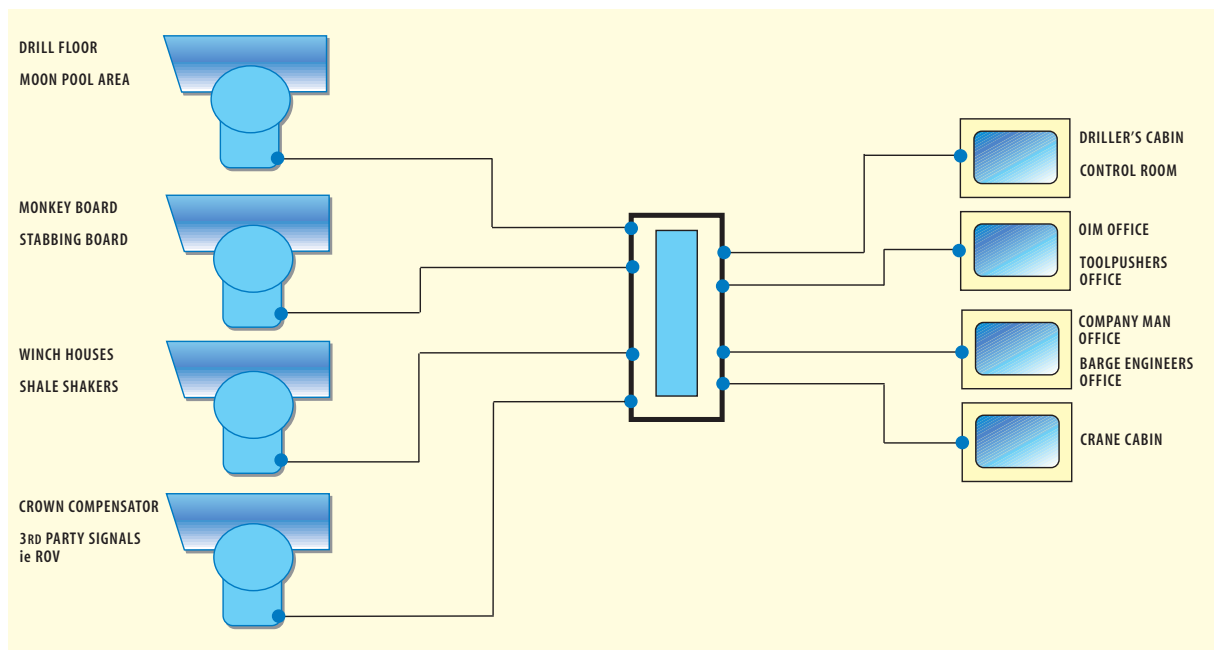

DRILLER'S TV

DESCRIPTION

EFC's Driller's TV Systems are designed specifically for the harsh oil and gas environment. Each tailor-made system can be as comprehensive as necessary and progressively expanded, in-line with operational requirements.

Camera controls and select switches are panel mounted. Alternatively the components can be mounted on a small stainless steel plate, ready for location in convenient area.

TFT Monitors are becoming increasingly popular as they are space efficient, have shallow enclosures, provide increased visibility and have high bright screens.

Hazardous Area Internet TV Systems provide an IP address allowing video from remote rig sites to be accessed and viewed by headquarters and onshore offices.

CRT Safe Area Monitors and Consoles

Typical Driller's TV System